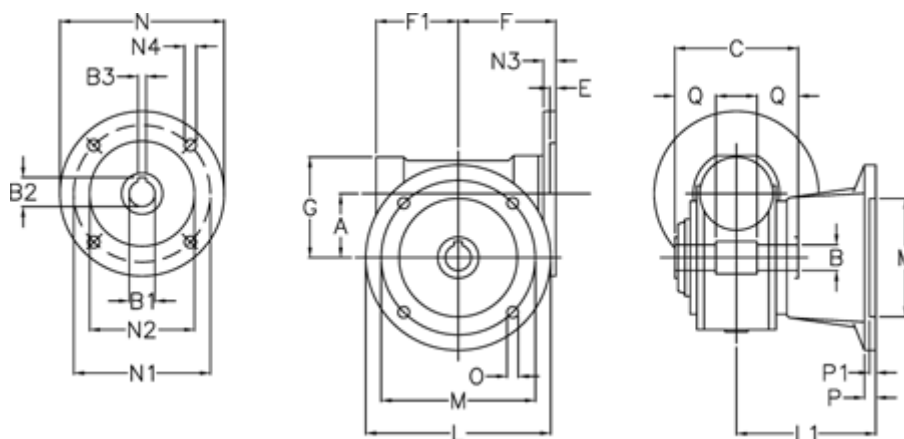

Data Sheet

Article number: 390204400762210

Description: Worm gear
VF 44-FA2-7-63B5

Measures

A = 44.6	F1 = 54	N2 = 95
B = 18 H7	G = 71	N3 = 10.5
B1 E7 = 11	L = 110	N4 = 9.5
B2 = 12.8	L1 = 90	O = 8.5
B3 H9 = 4	M = 87	P = 9
C = 64	M1 = 60	P1 = 7
E = 2	N = 140	Q = 24.5
F = 65	N1 = 115	